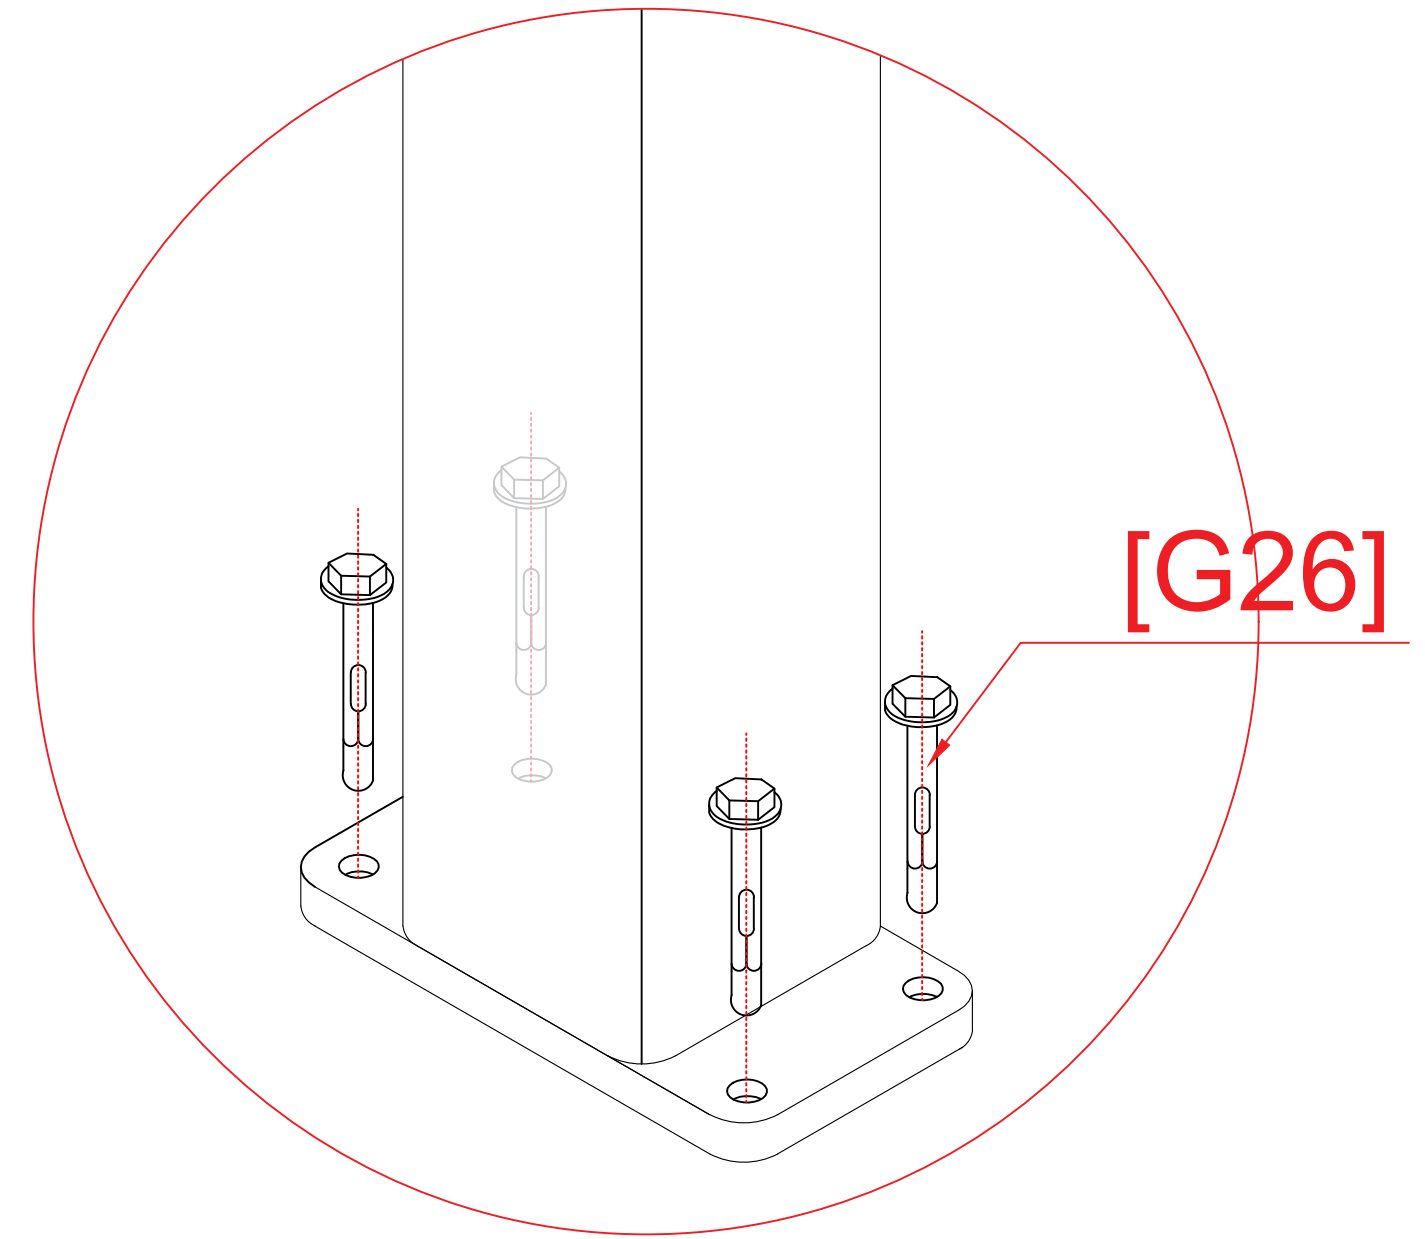

Fixed - Frame Adjustable Louvre Fence

After-Sale Service Hotline: (+31) (0) 548 212113

Address: Galvanistraat 13A, Rijssen, The Netherlands

Postal code: 7461JC

E-mail address: info@lamella.nl

NO.	Item	Drawings	Qty
Carton 34	A		1
	G23	 M5.5*20	6
Carton 36	G24		1
	G25	 M6.3*38	2
	G26	 M8*60	4

[G24]

[G25]

[G26]

INSTALL POST

[G23]