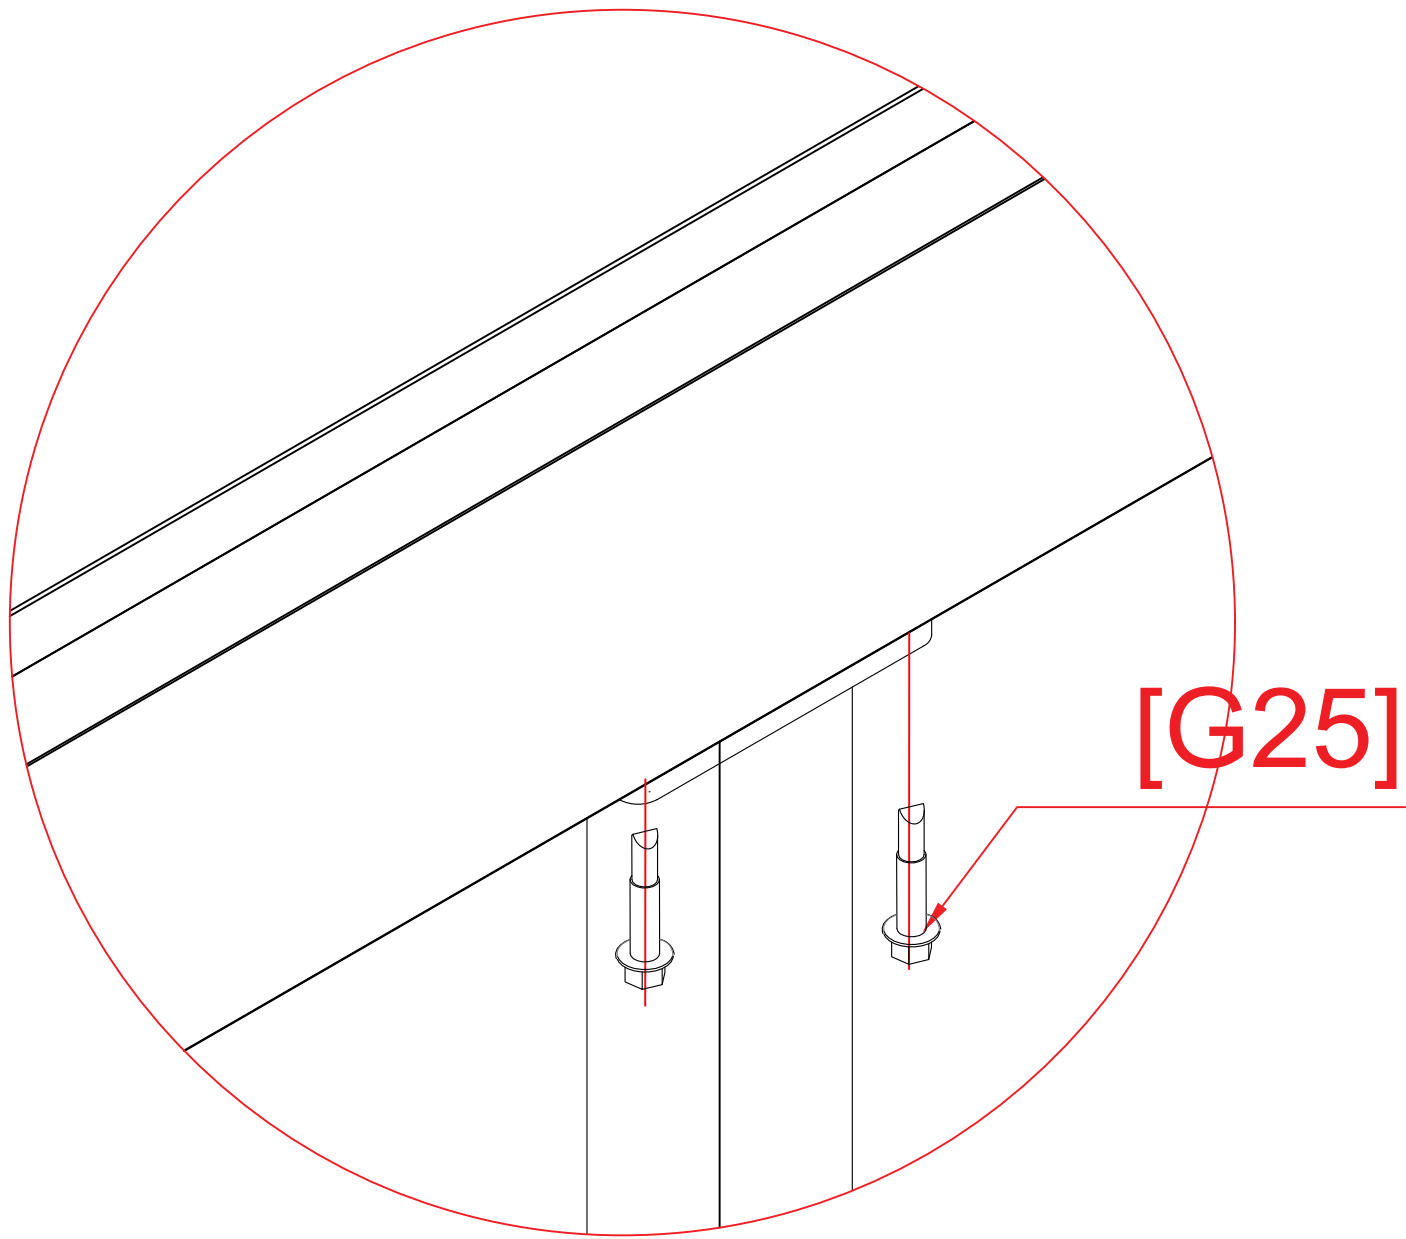

Fixed - Frame Adjustable Louvre Fence

After-Sale Service Hotline: (+31) (0) 548 212113

Address: Galvanistraat 13A, Rijssen, The Netherlands

Postal code: 7461JC

E-mail address: info@lamella.nl

NO.	Item	Drawings	Qty
Carton 34	A		1
	G23	 M5.5*20	6
Carton 36	G24		1
	G25	 M6.3*38	2
	G26	 M8*60	4

[G24]

[G25]

[G26]

INSTALL POST

[G23]