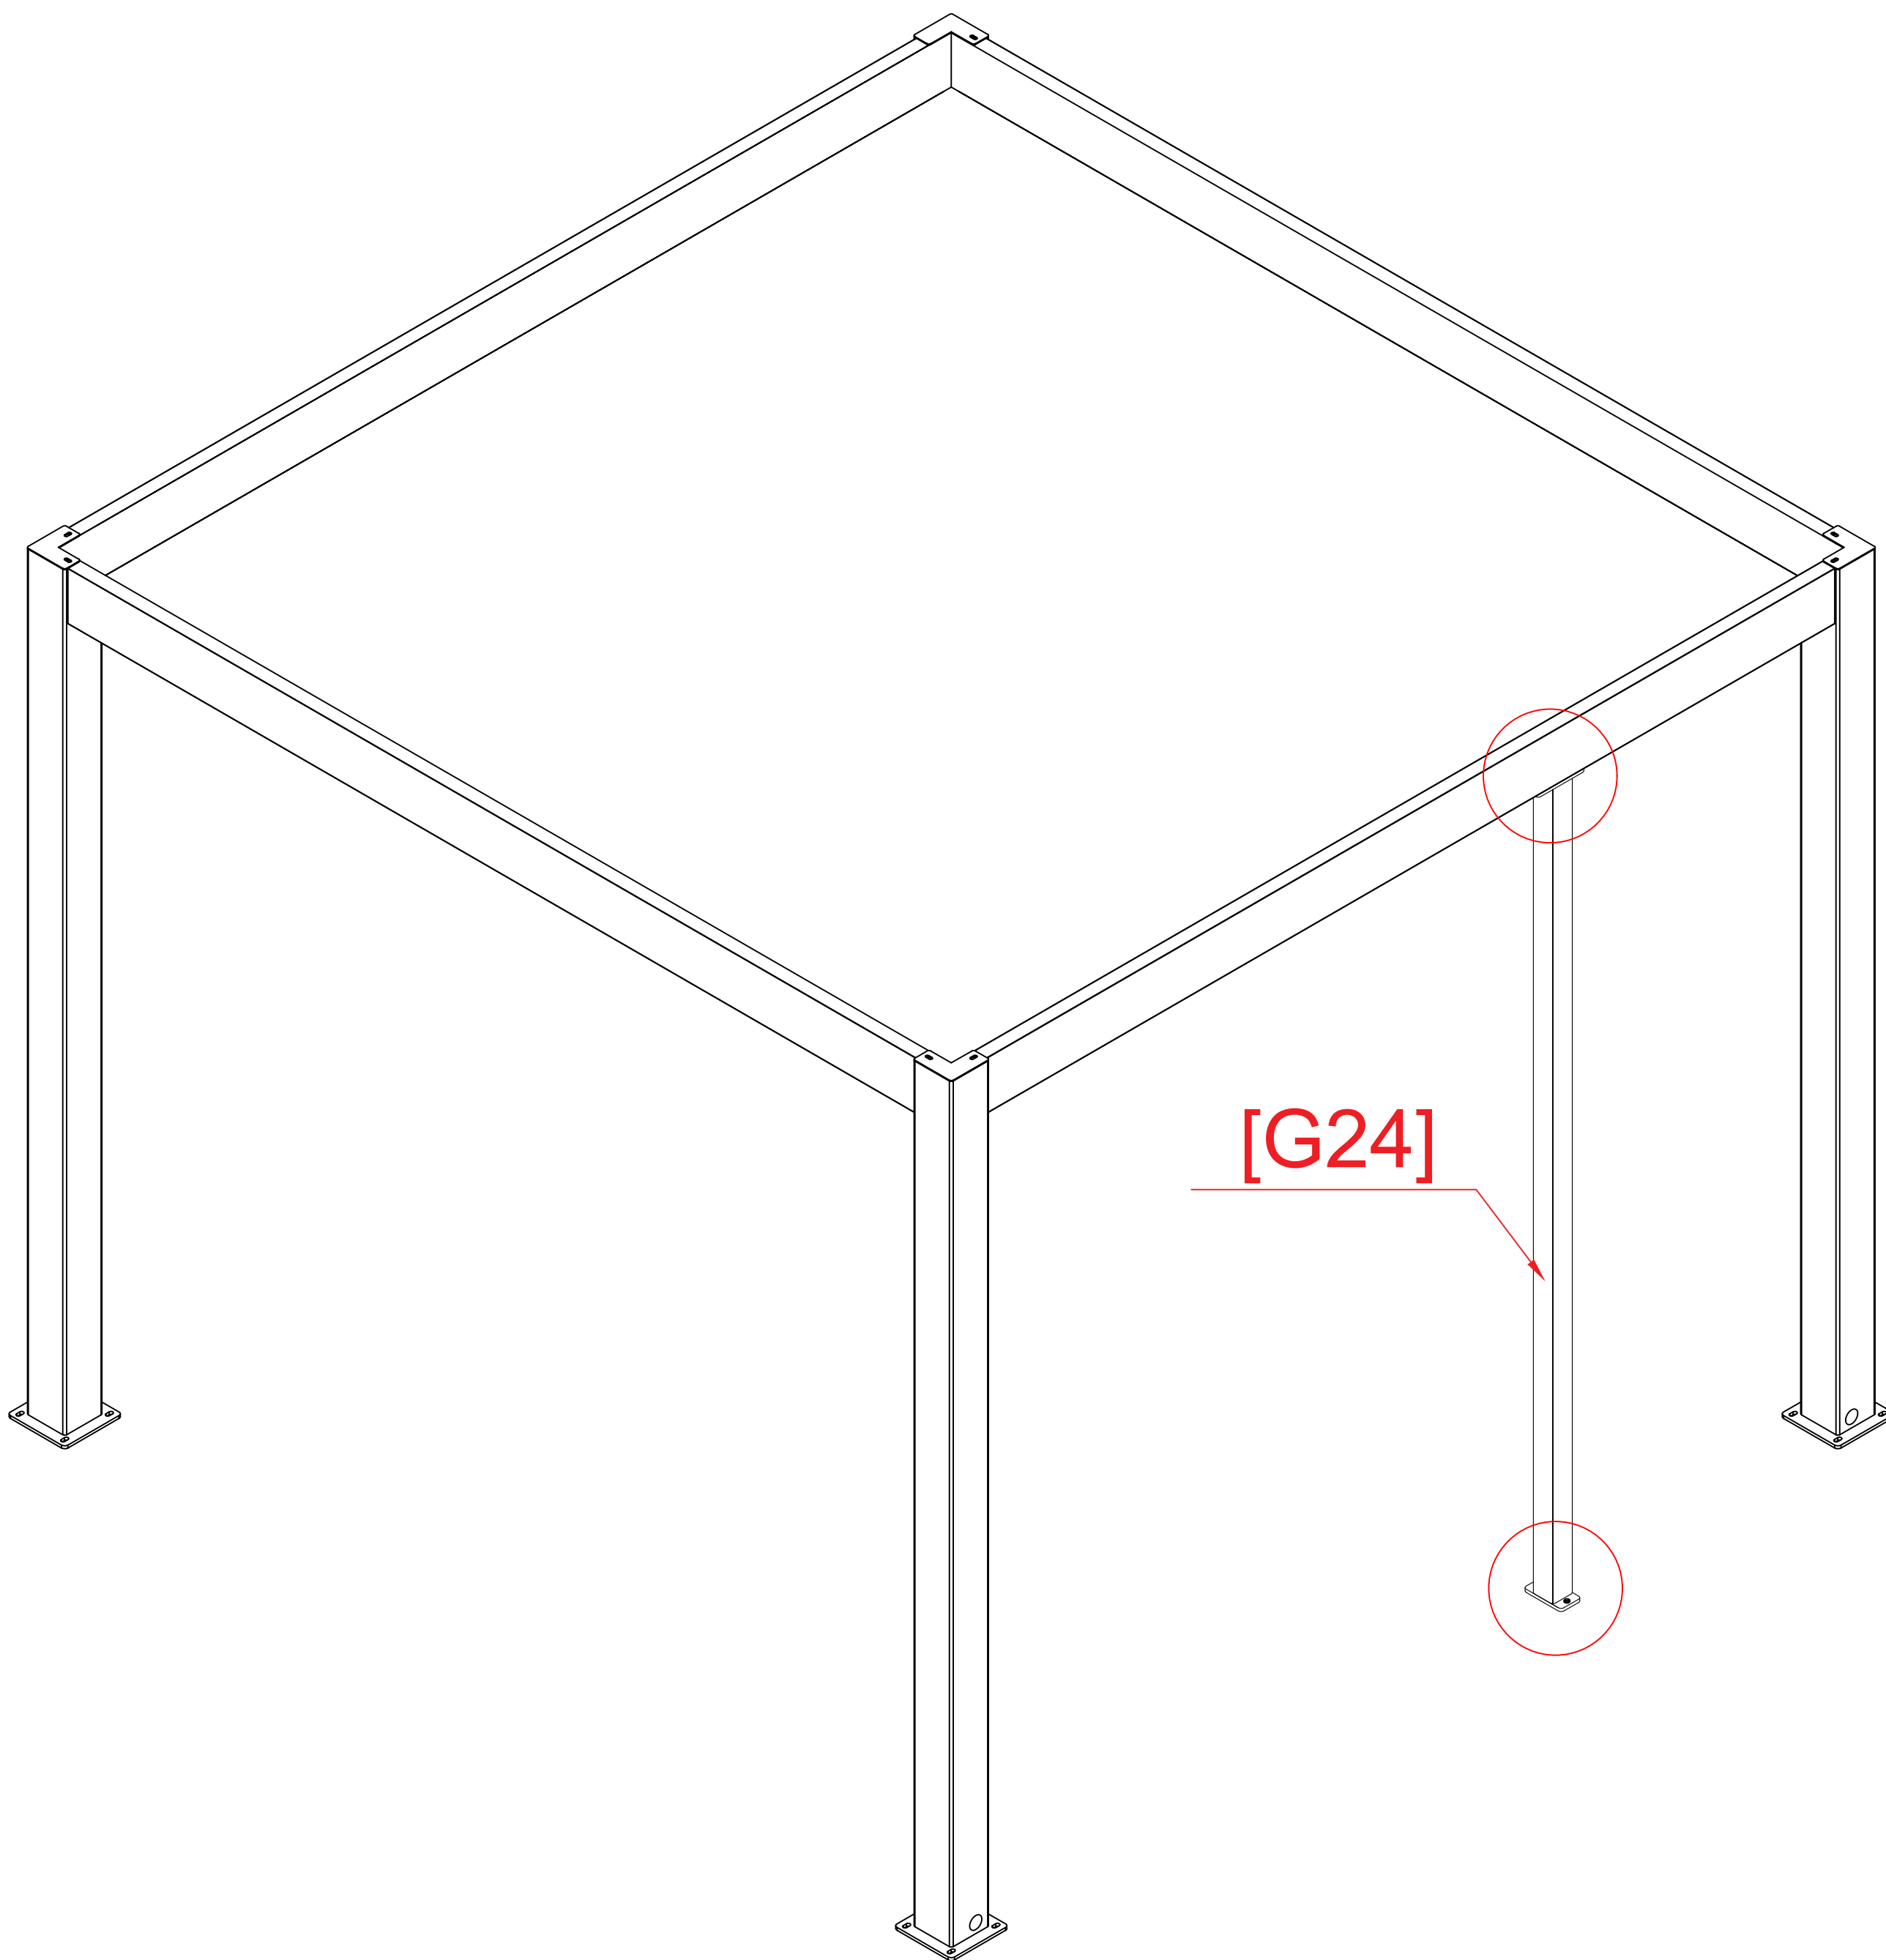

Fixed - Frame Adjustable Louvre Fence

After-Sale Service Hotline: (+31) (0) 548 212113

Address: Galvanistraat 13A, Rijssen, The Netherlands

Postal code: 7461JC

E-mail address: info@lamella.nl

NO.	Item	Drawings	Qty
Carton 34	A		1
	G23	 M5.5*20	6
Carton 36	G24		1
	G25	 M6.3*38	2
	G26	 M8*60	4

[G24]

[G25]

[G26]

INSTALL POST

[G23]