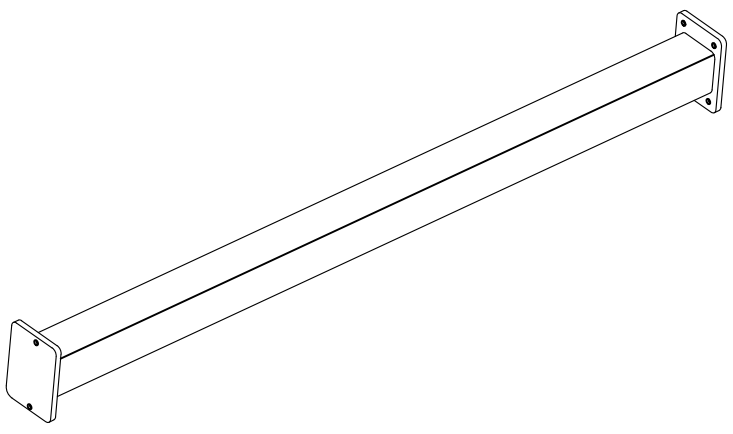

[G24]

[G25]

[G26]